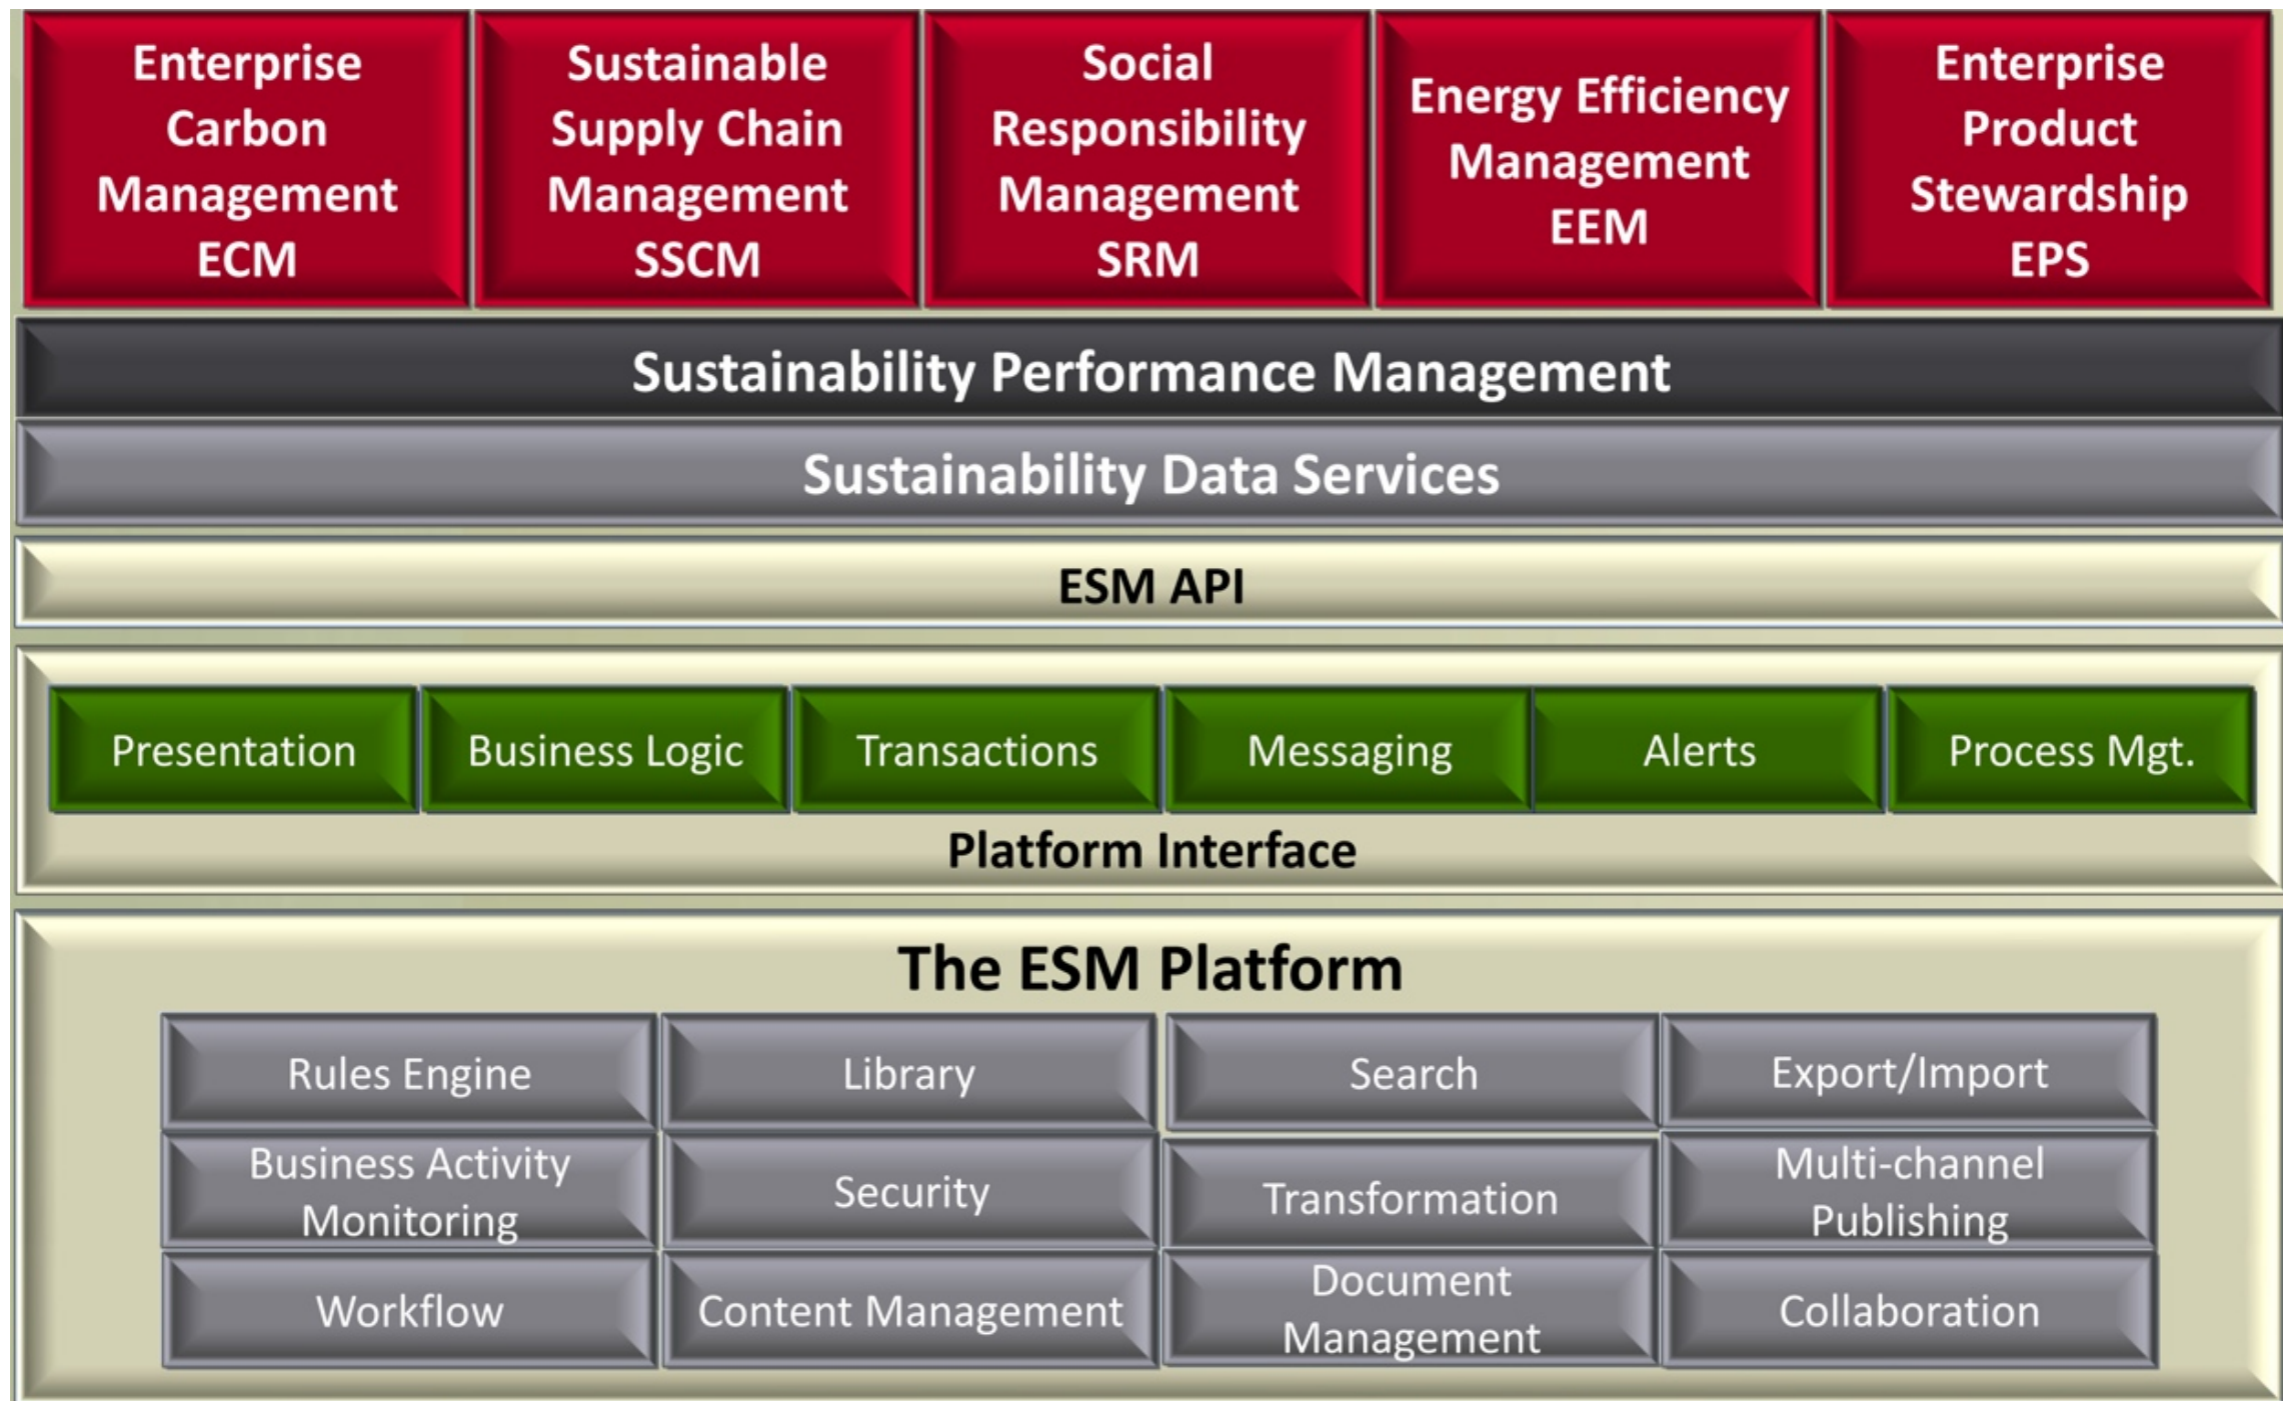

# Key CXO Problems: ESM Data Fragmentation

# ESM Solution Suite

# ESM Solution Suite

<b>Enterprise Carbon Management ECM</b>	<b>Sustainable Supply Chain Management SSCM</b>	<b>Social Responsibility Management SRM</b>	<b>Energy Efficiency Management EEM</b>	<b>Enterprise Product Stewardship EPS</b>
GHG Inventory	SC Assessment	CSR Audit	Energy Benchmarking	C2C Audit
Carbon Workbench	SC Workbench	CSR Workbench	Energy Workbench	Design For Environment
Carbon Analytics	SC Analytics/ Data Services	Live CSR	Green Facilities/ Green IT	Materials Management
Mitigation Management	SC Optimization	Social Accountability	Energy Optimization	Sustainable Production
Carbon Policy Management	Supplier Policy Management	CSR Policy Management	Energy Intelligence	Sustainable LCM
Carbon Disclosure Mgt.	SC Disclosure Mgt.	Stakeholder Notifications	Conservation Management	E-Product Declarations