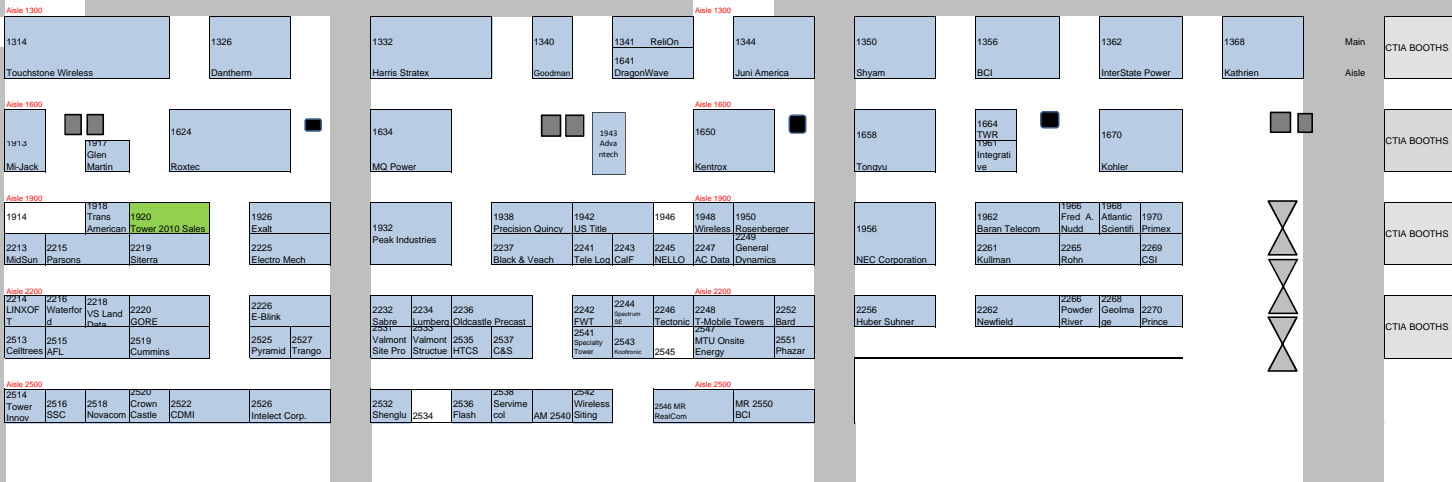

CTIA Registration, Keynotes will be in the South Hall

South Hall West S3

Main Entrance to South Hall
Location of Stairs and Escalators from Central Hall

More Exhibits

More Exhibits

20' Main Center Aisle

April 1-3, 2009
Las Vegas Convention Center
www.towersummit.com

Co-located at:
CTIA WIRELESS 2009

NOTE:
 ALL AISLES MUST BE AT LEAST 10' PER CCFD AND LVCC.

South Hall West S3