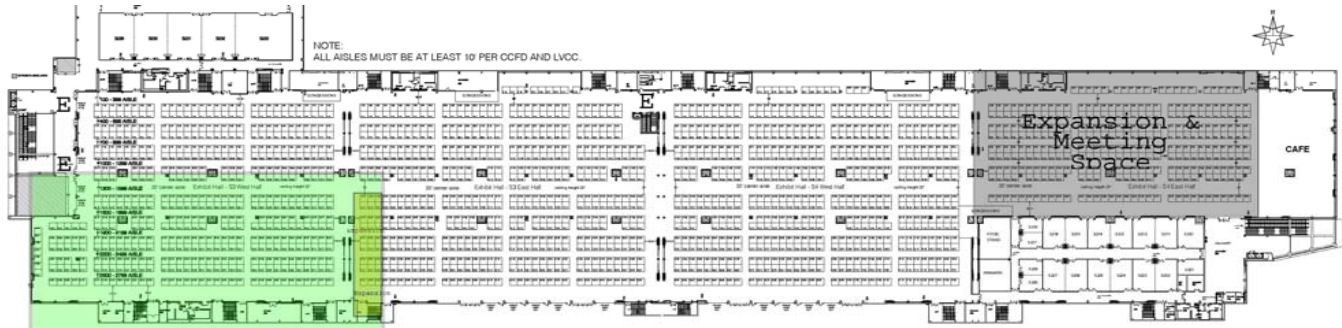

CTIA Registration, Keynotes will be in the South Hall

South Hall West S3

Main Entrance to South Hall
Location of Stairs and Escalators from Central Hall

More Exhibits

More Exhibits

20' Main Center Aisle

April 1-3, 2009
Las Vegas Convention Center
www.towersummit.com

Co-located at:
CTIA WIRELESS 2009

NOTE:
 ALL AISLES MUST BE AT LEAST 10' PER CCFD AND LVCC.

South Hall West S3