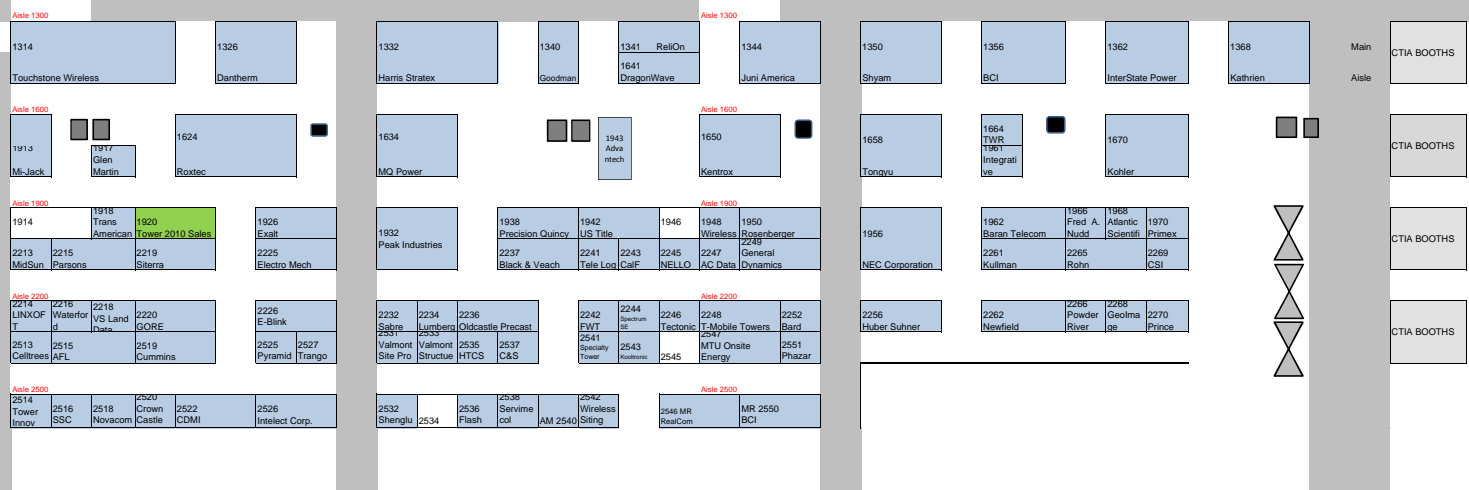

CTIA Registration, Keynotes will be in the South Hall

South Hall West S3

Main Entrance to South Hall
Location of Stairs and Escalators from Central Hall

More Exhibits

More Exhibits

20' Main Center Aisle

April 1-3, 2009
Las Vegas Convention Center
www.towersummit.com

Co-located at:
CTIA WIRELESS 2009

NOTE:
 ALL AISLES MUST BE AT LEAST 10' PER CCFD AND LVCC.

South Hall West S3