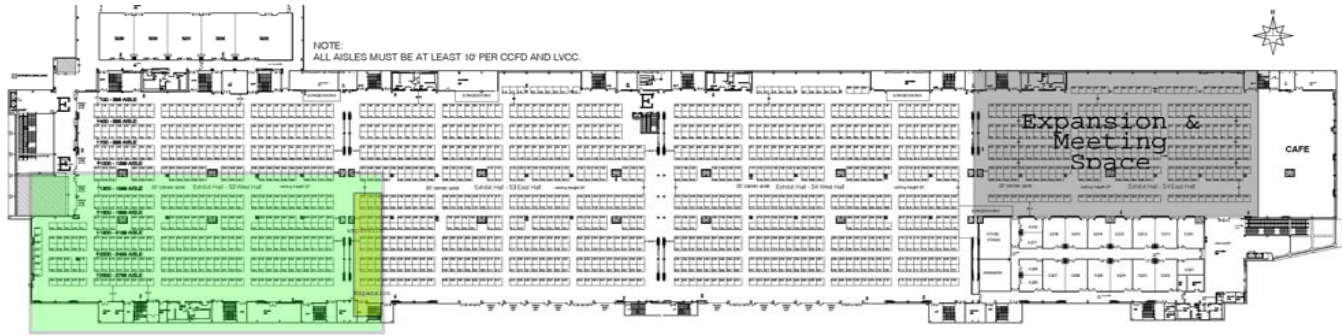

CTIA Registration, Keynotes will be in the South Hall

South Hall West S3

Main Entrance to South Hall
Location of Stairs and Escalators from Central Hall

More Exhibits

More Exhibits

20' Main Center Aisle

April 1-3, 2009
Las Vegas Convention Center
www.towersummit.com

Co-located at:
CTIA WIRELESS 2009

NOTE:
 ALL AISLES MUST BE AT LEAST 10' PER CCFD AND LVCC.

South Hall West S3